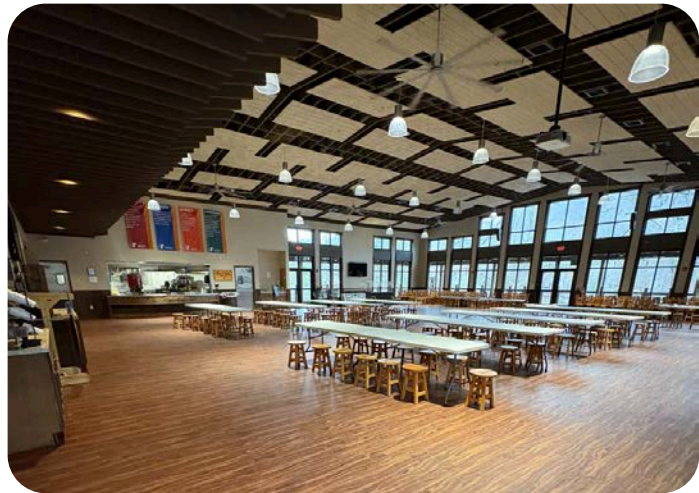

Facilities

YMCA Camp High Harbour at Lake Burton is built to host groups of over 250, with climate-controlled living spaces, bathrooms in every cabin, and multiple large meeting spaces equipped with full AV support. Whether you're gathering for a presentation, breakout sessions, or downtime together, our facilities ensure your group stays comfortable, connected, and focused—no matter the season.

Dining Hall can accommodate 500+ guests.

Program Spaces

- Swimming, Boating, and other watersports available seasonally
- Archery
- Slingshots
- Hiking
- High Ropes & Climbing Wall
- Sports Fields

CONTACT US