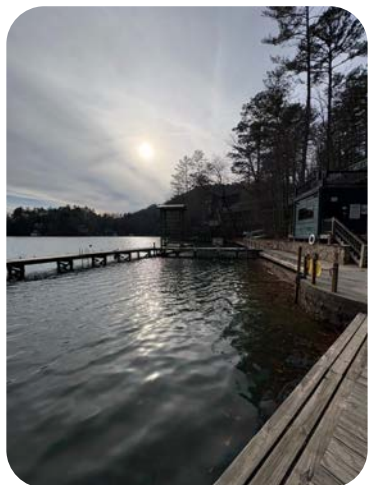

Program Spaces

- Swimming, Boating, and other watersports available seasonally
- Archery
- Slingshots
- Hiking
- High Ropes & Climbing Wall
- Sports Fields